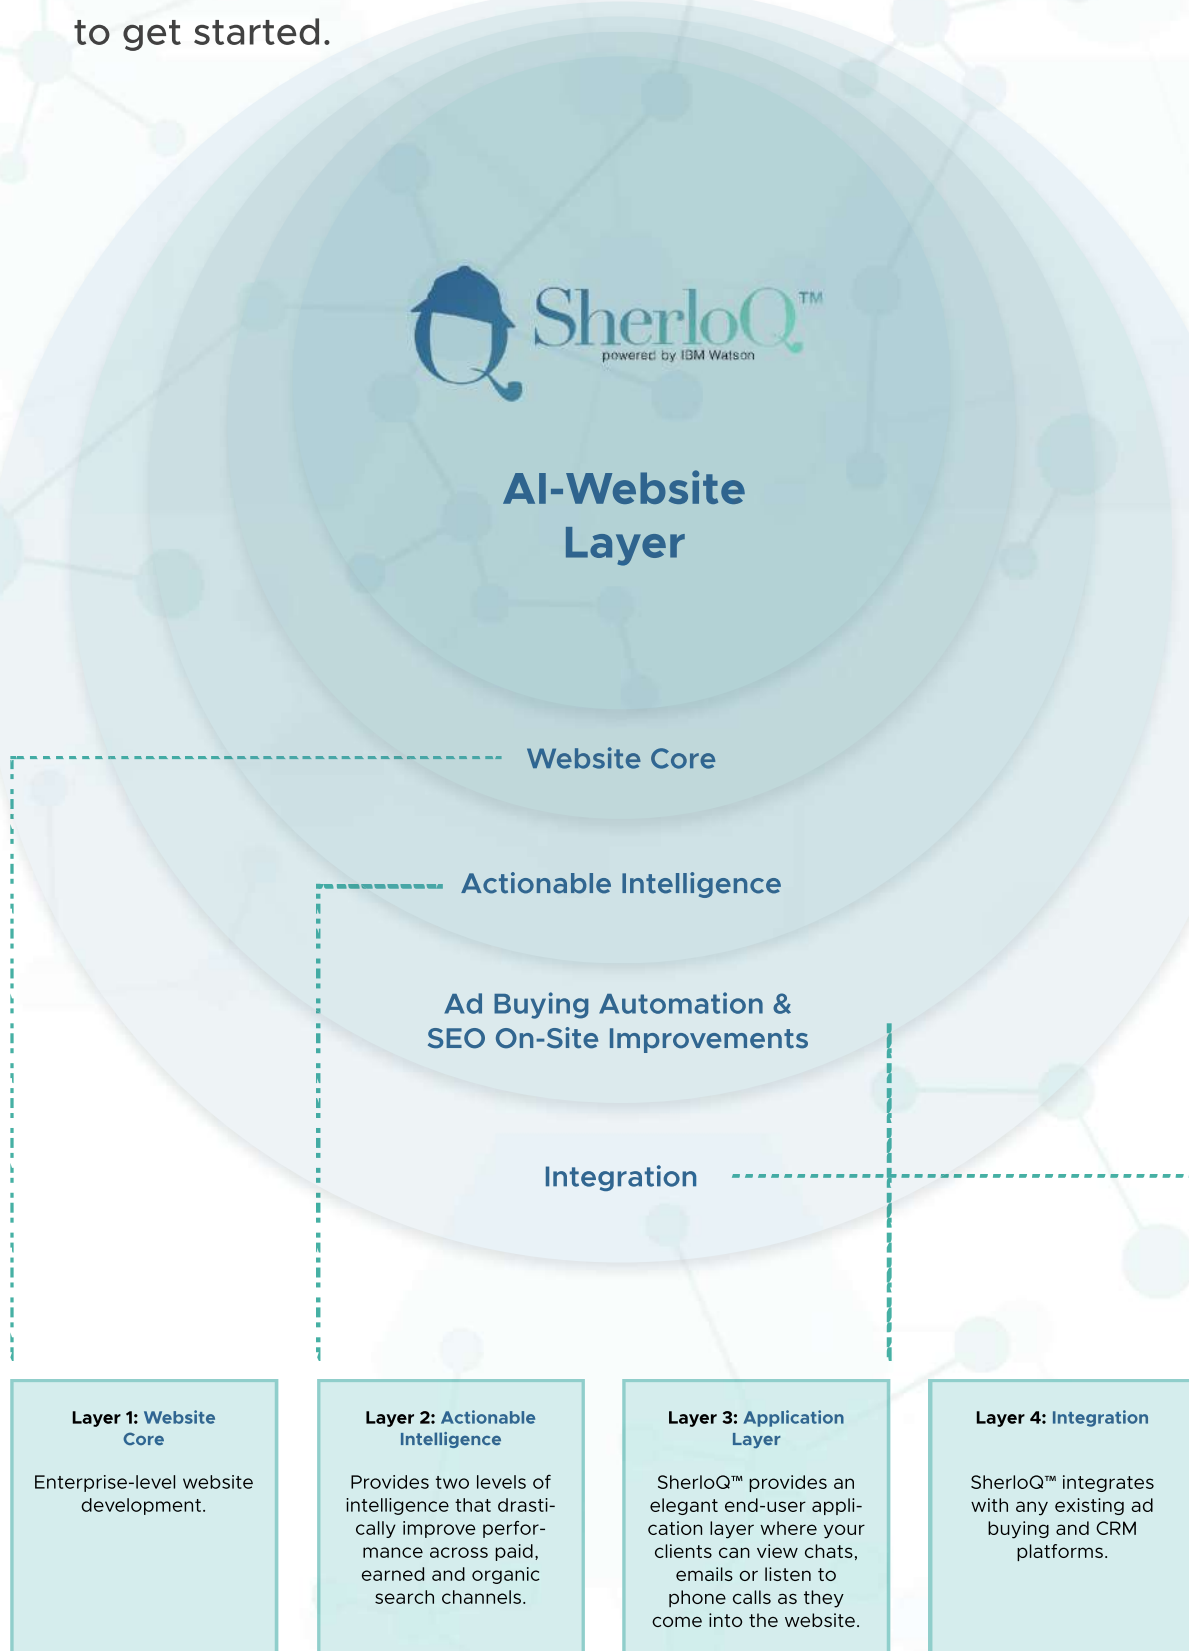

Introducing SherloQ™

Powered by IBM Watson

Driving The World's
AI-Enabled Websites

PATENT PENDING

LEAD YOUR INDUSTRY

The Internet has changed, but has your website?

Lead your industry and drive new revenue by partnering with SherloQ™, powered by IBM Watson. Your website is at the core of driving new business growth and digital marketing performance. That's why SherloQ™ is powering the world's best performing websites, websites that are driven by AI. Are you ready?

Simple to Install. World-Class Technology. Best-of-Breed Partners.

SherloQ™ was founded on the core belief that human intelligence is the best intelligence and that blending the two can drive efficiency and real profits for businesses of all sizes.

We believe that:

- The combination of the human touch and artificial intelligence is the nexus of productivity across your client's business.
- Your data is your data. At SherloQ™, our philosophy is that your data belongs to you and should be easily accessible by you.
- Fully trained artificial intelligence empowers people to improve their business' website at every level.
- SherloQ™ easily installs onto your existing website creating a powerful AI framework. Work with us directly or through a SherloQ™ approved agency or developer to get started.